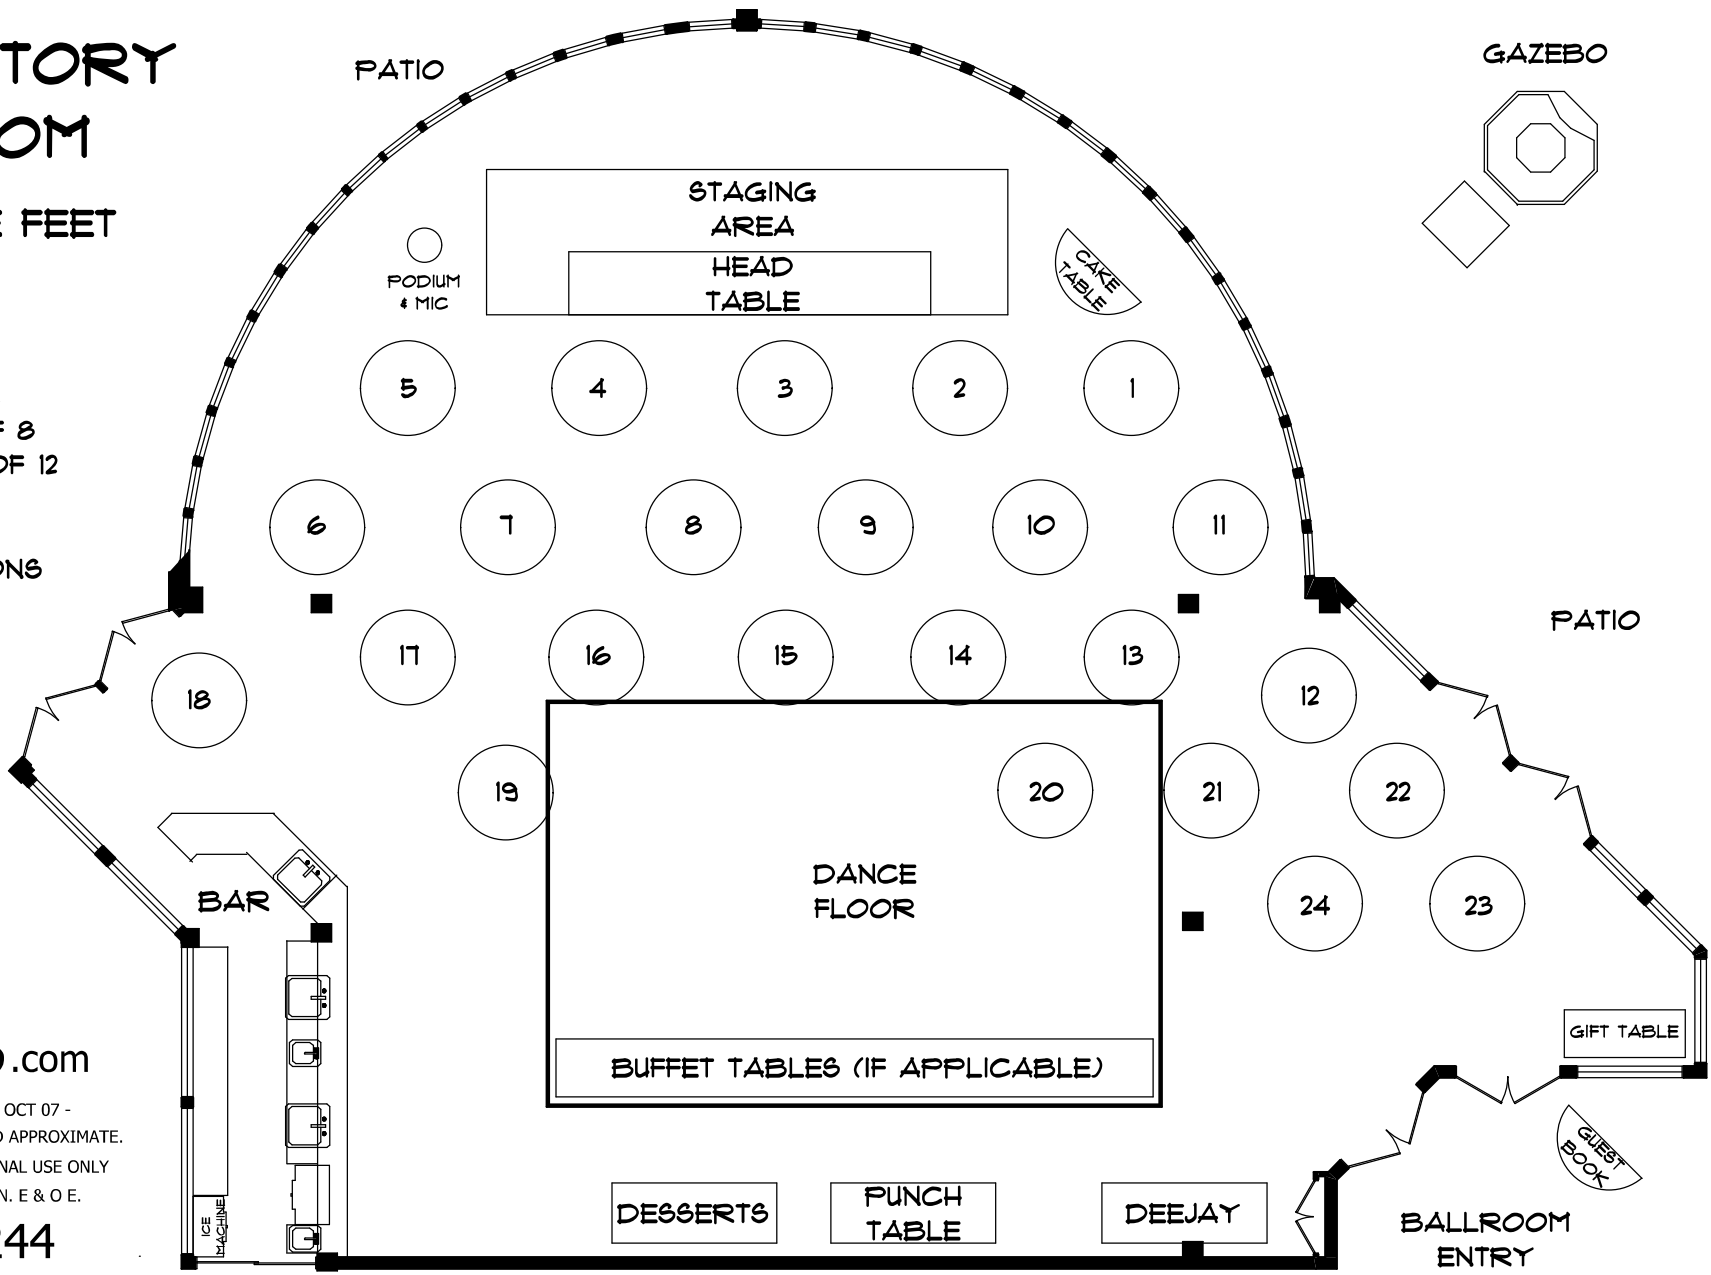

CONSERVATORY BALLROOM

4760 SQUARE FEET

204 GUESTS
24 ROUNDS OF 8
1 HEAD-TABLE OF 12

TABLE POSITIONS
MAY VARY!

Seevirtual360.com

- FLOOR PLANS - - - - - OCT 07 -
ROOM SIZES SHOULD BE CONSIDERED APPROXIMATE.
MEASUREMENTS ARE FOR PROMOTIONAL USE ONLY
AND ARE SUBJECT TO CERTIFICATION. E & O E.